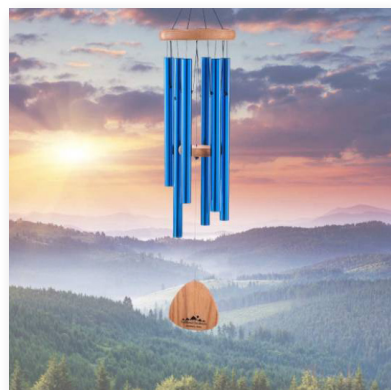

\$4⁹⁷
Reg. **\$8²⁹**

WOLFGANG PUCK
BBQ Set
3-Piece/Stainless Steel
SKU# 805053

\$11⁹⁹
Reg. **\$19⁹⁹**

SPACEKEEPER
Slim Rolling Storage Cart
3-Tier, White
SKU# 706003

\$11⁹⁹
Reg. **\$19⁹⁹**

UPBLEND
Outdoor Wind Chimes
Assorted Colors
SKU# 805061